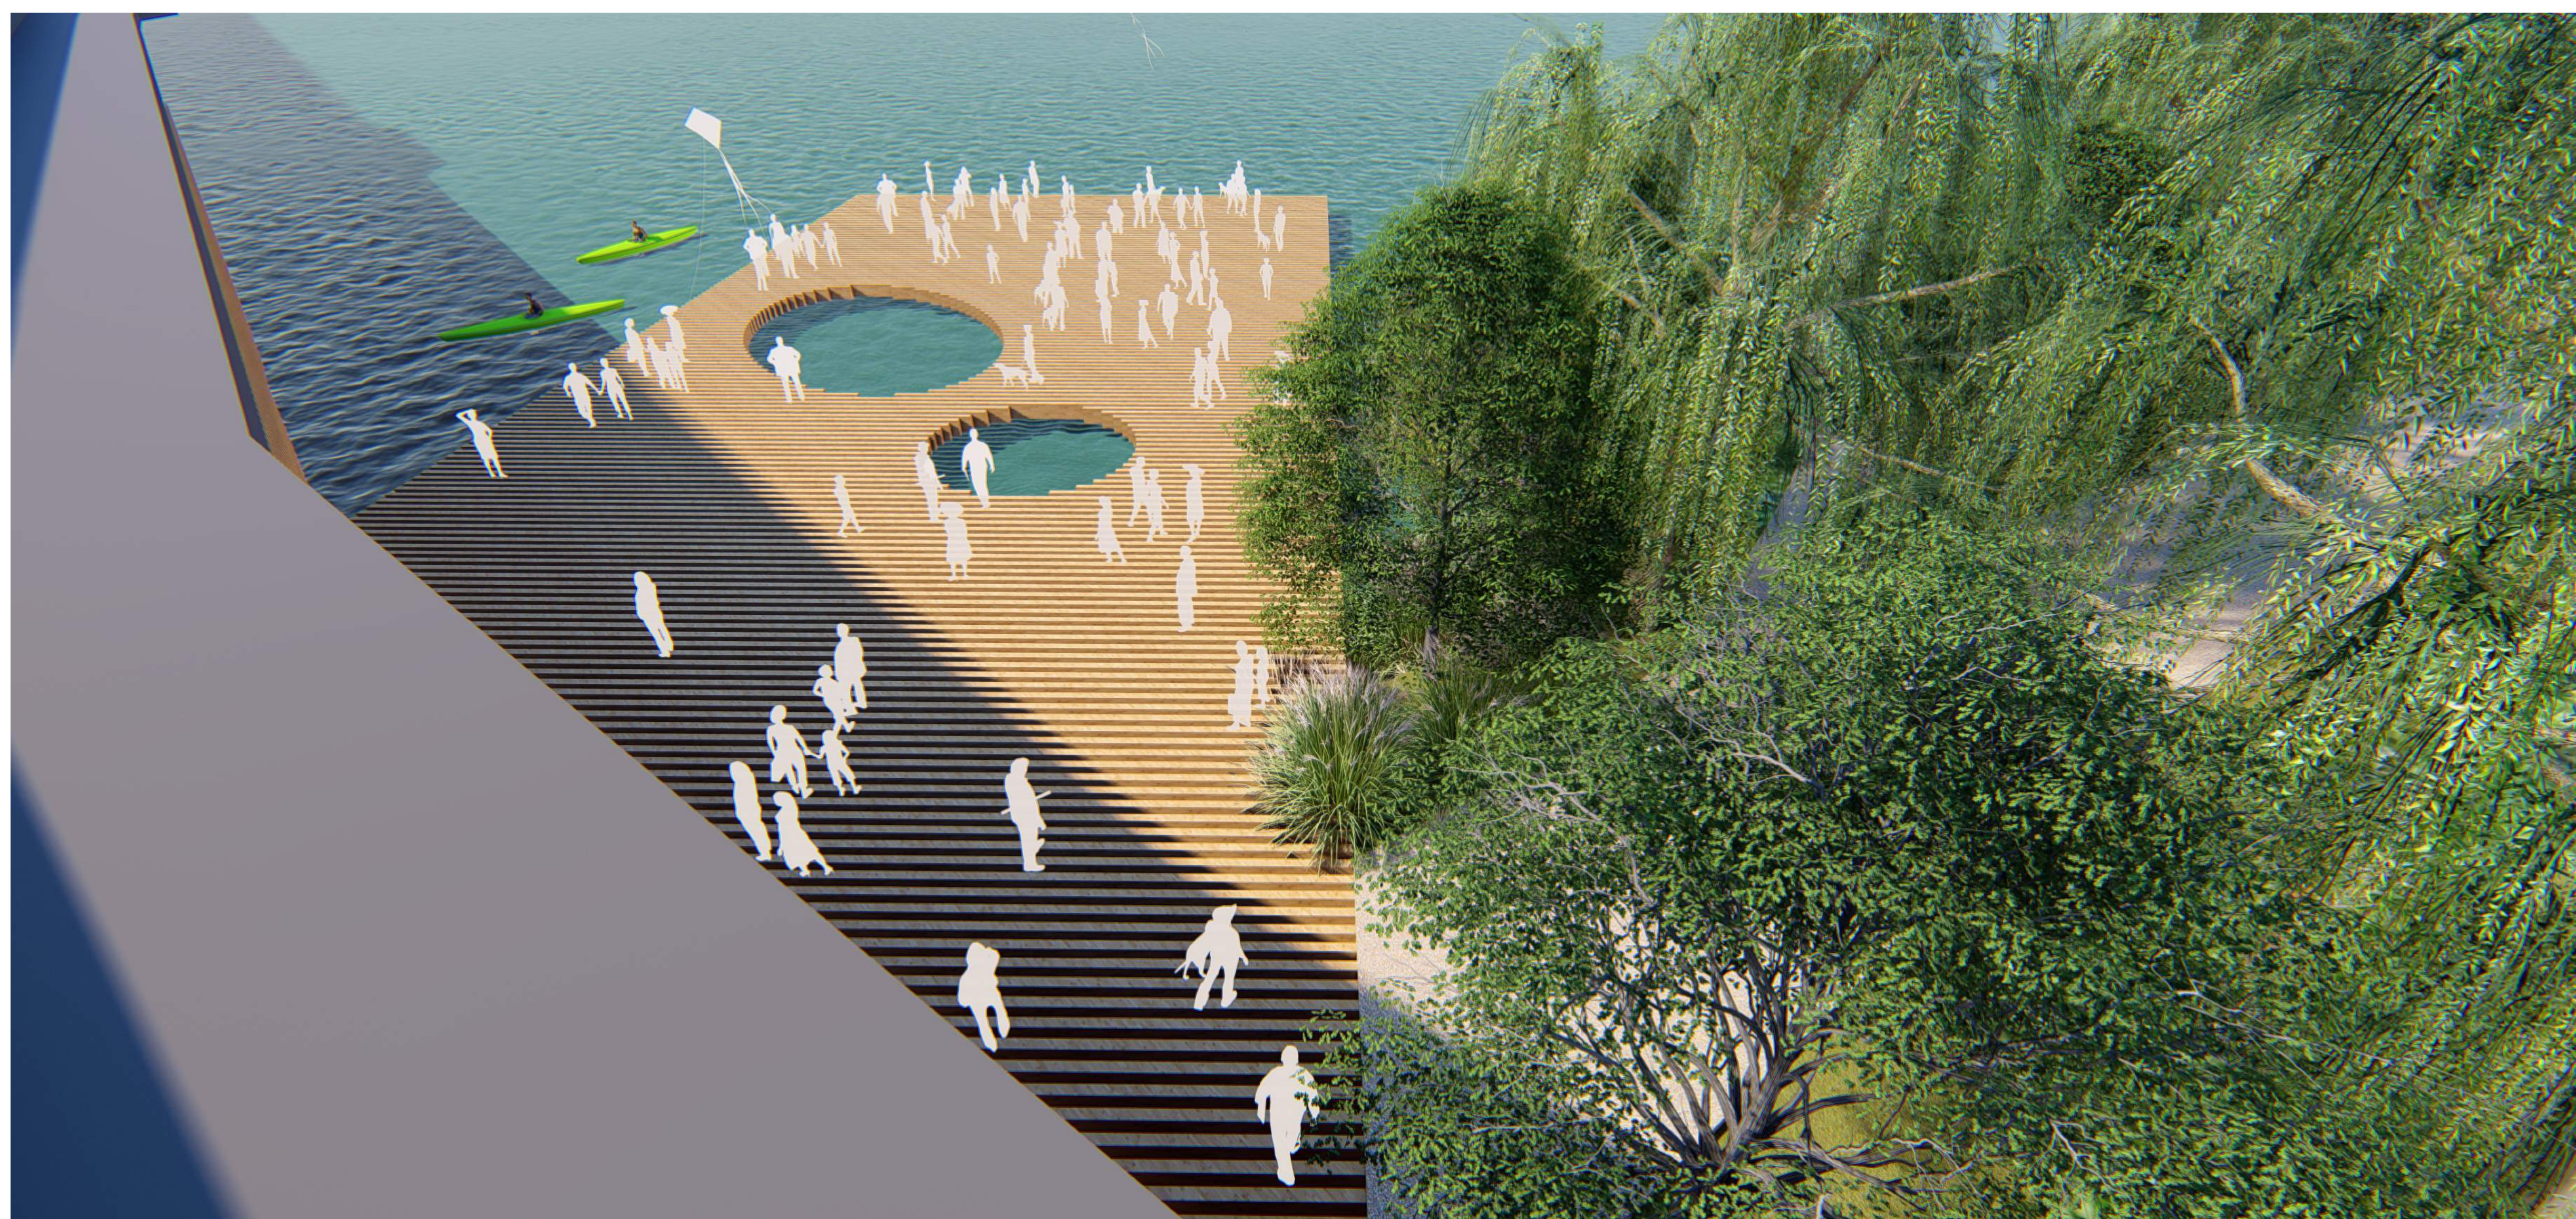

ACCESS
SANCTUARY AT THE LAKE

ECOLOGY
FLOATING WETLANDS

ATTRACTION
DRY & WET DOCK

DOCK: SITE PLAN

Drake Bridge Commons: Public Outreach Event - April 27, 2019

DOCK: ENTERING THE SANCTUARY

DOCK: WITHIN THE WET DOCK

Drake Bridge Commons: Public Outreach Event - April 27, 2019

FLOATING WETLANDS

WETLAND CELLS

SHORELINE HABITAT

RIPARIAN BOARDWALK

ENVIRONMENTAL EDUCATION

INTERPRETIVE SIGNAGE

DOCK: SEEING THE CITY

DOCK: BRIDGE VIEW TO DRY DOCK

Drake Bridge Commons: Public Outreach Event - April 27, 2019

QUIET MOMENTS

SWIMMING HOLE

HANDBOAT CONCESSIONS

ARTFUL FURNISHINGS

LAKESIDE EVENTS

GROUP ACTIVITIES

DOCK: A NIGHT AT THE DOCK

DOCK: A DAY AT THE DOCK

Drake Bridge Commons: Public Outreach Event - April 27, 2019

BOULDERING WALL

WEST CAVE OVERHANG

CLIMBABLE FORM-MAKING

KIDS PLAY COMPONENTS

INTERACTIVE PLAYGROUND