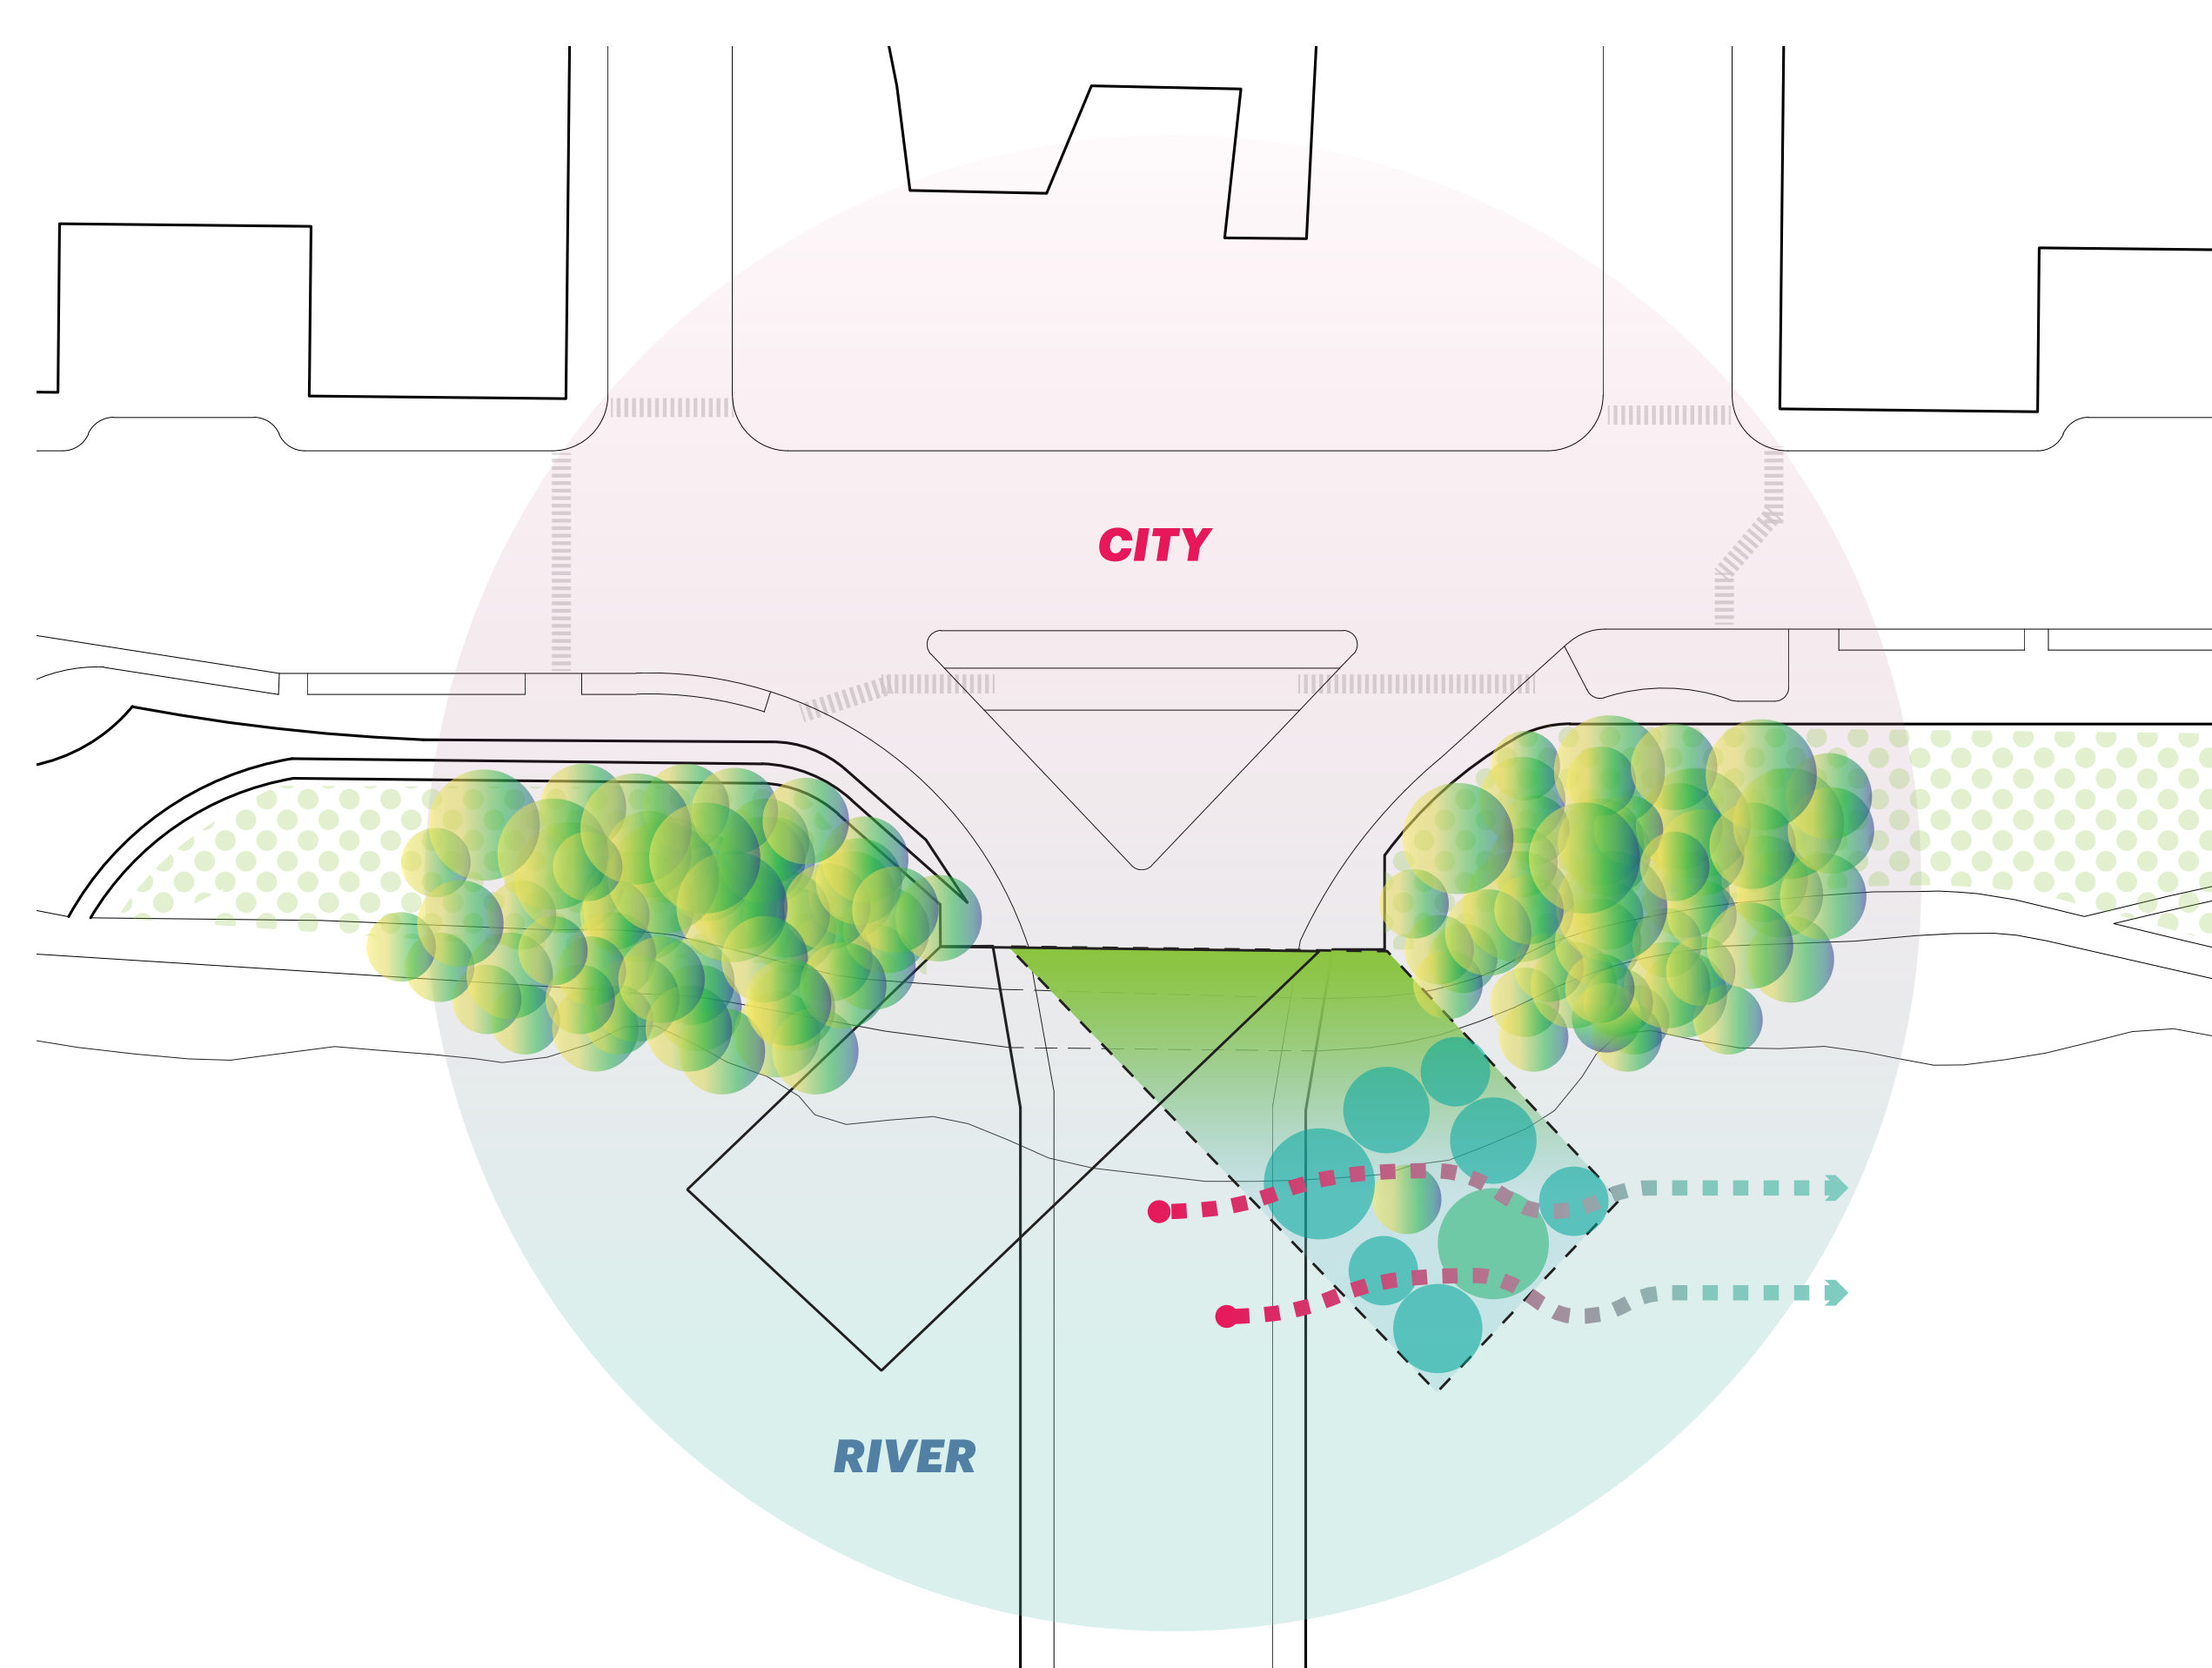

+

=

WOODLAND EXPANSION TRAIL EXPANSION WETLAND EXPANSION WEST THRESHOLD GARDENS DRY DOCK SWINGS BOULDERING WALL WET DOCK STEPPING ROCKS WETLANDS TRAIL EXPANSION EAST THRESHOLD GARDENS WETLAND EXPANSION WOODLAND EXPANSION

ACCESS
SANCTUARY AT THE LAKE

ECOLOGY
FLOATING WETLANDS

ATTRACTION
DRY & WET DOCK

DOCK: SITE PLAN

Drake Bridge Commons: Public Outreach Event - April 27, 2019

DOCK: ENTERING THE SANCTUARY

DOCK: WITHIN THE WET DOCK

Drake Bridge Commons: Public Outreach Event - April 27, 2019

FLOATING WETLANDS

WETLAND CELLS

SHORELINE HABITAT

RIPARIAN BOARDWALK

ENVIRONMENTAL EDUCATION

INTERPRETIVE SIGNAGE

DOCK: SEEING THE CITY

DOCK: A NIGHT AT THE DOCK

DOCK: A DAY AT THE DOCK

Drake Bridge Commons: Public Outreach Event - April 27, 2019

BOULDERING WALL

WEST CAVE OVERHANG

CLIMBABLE FORM-MAKING

KIDS PLAY COMPONENTS

INTERACTIVE PLAYGROUND