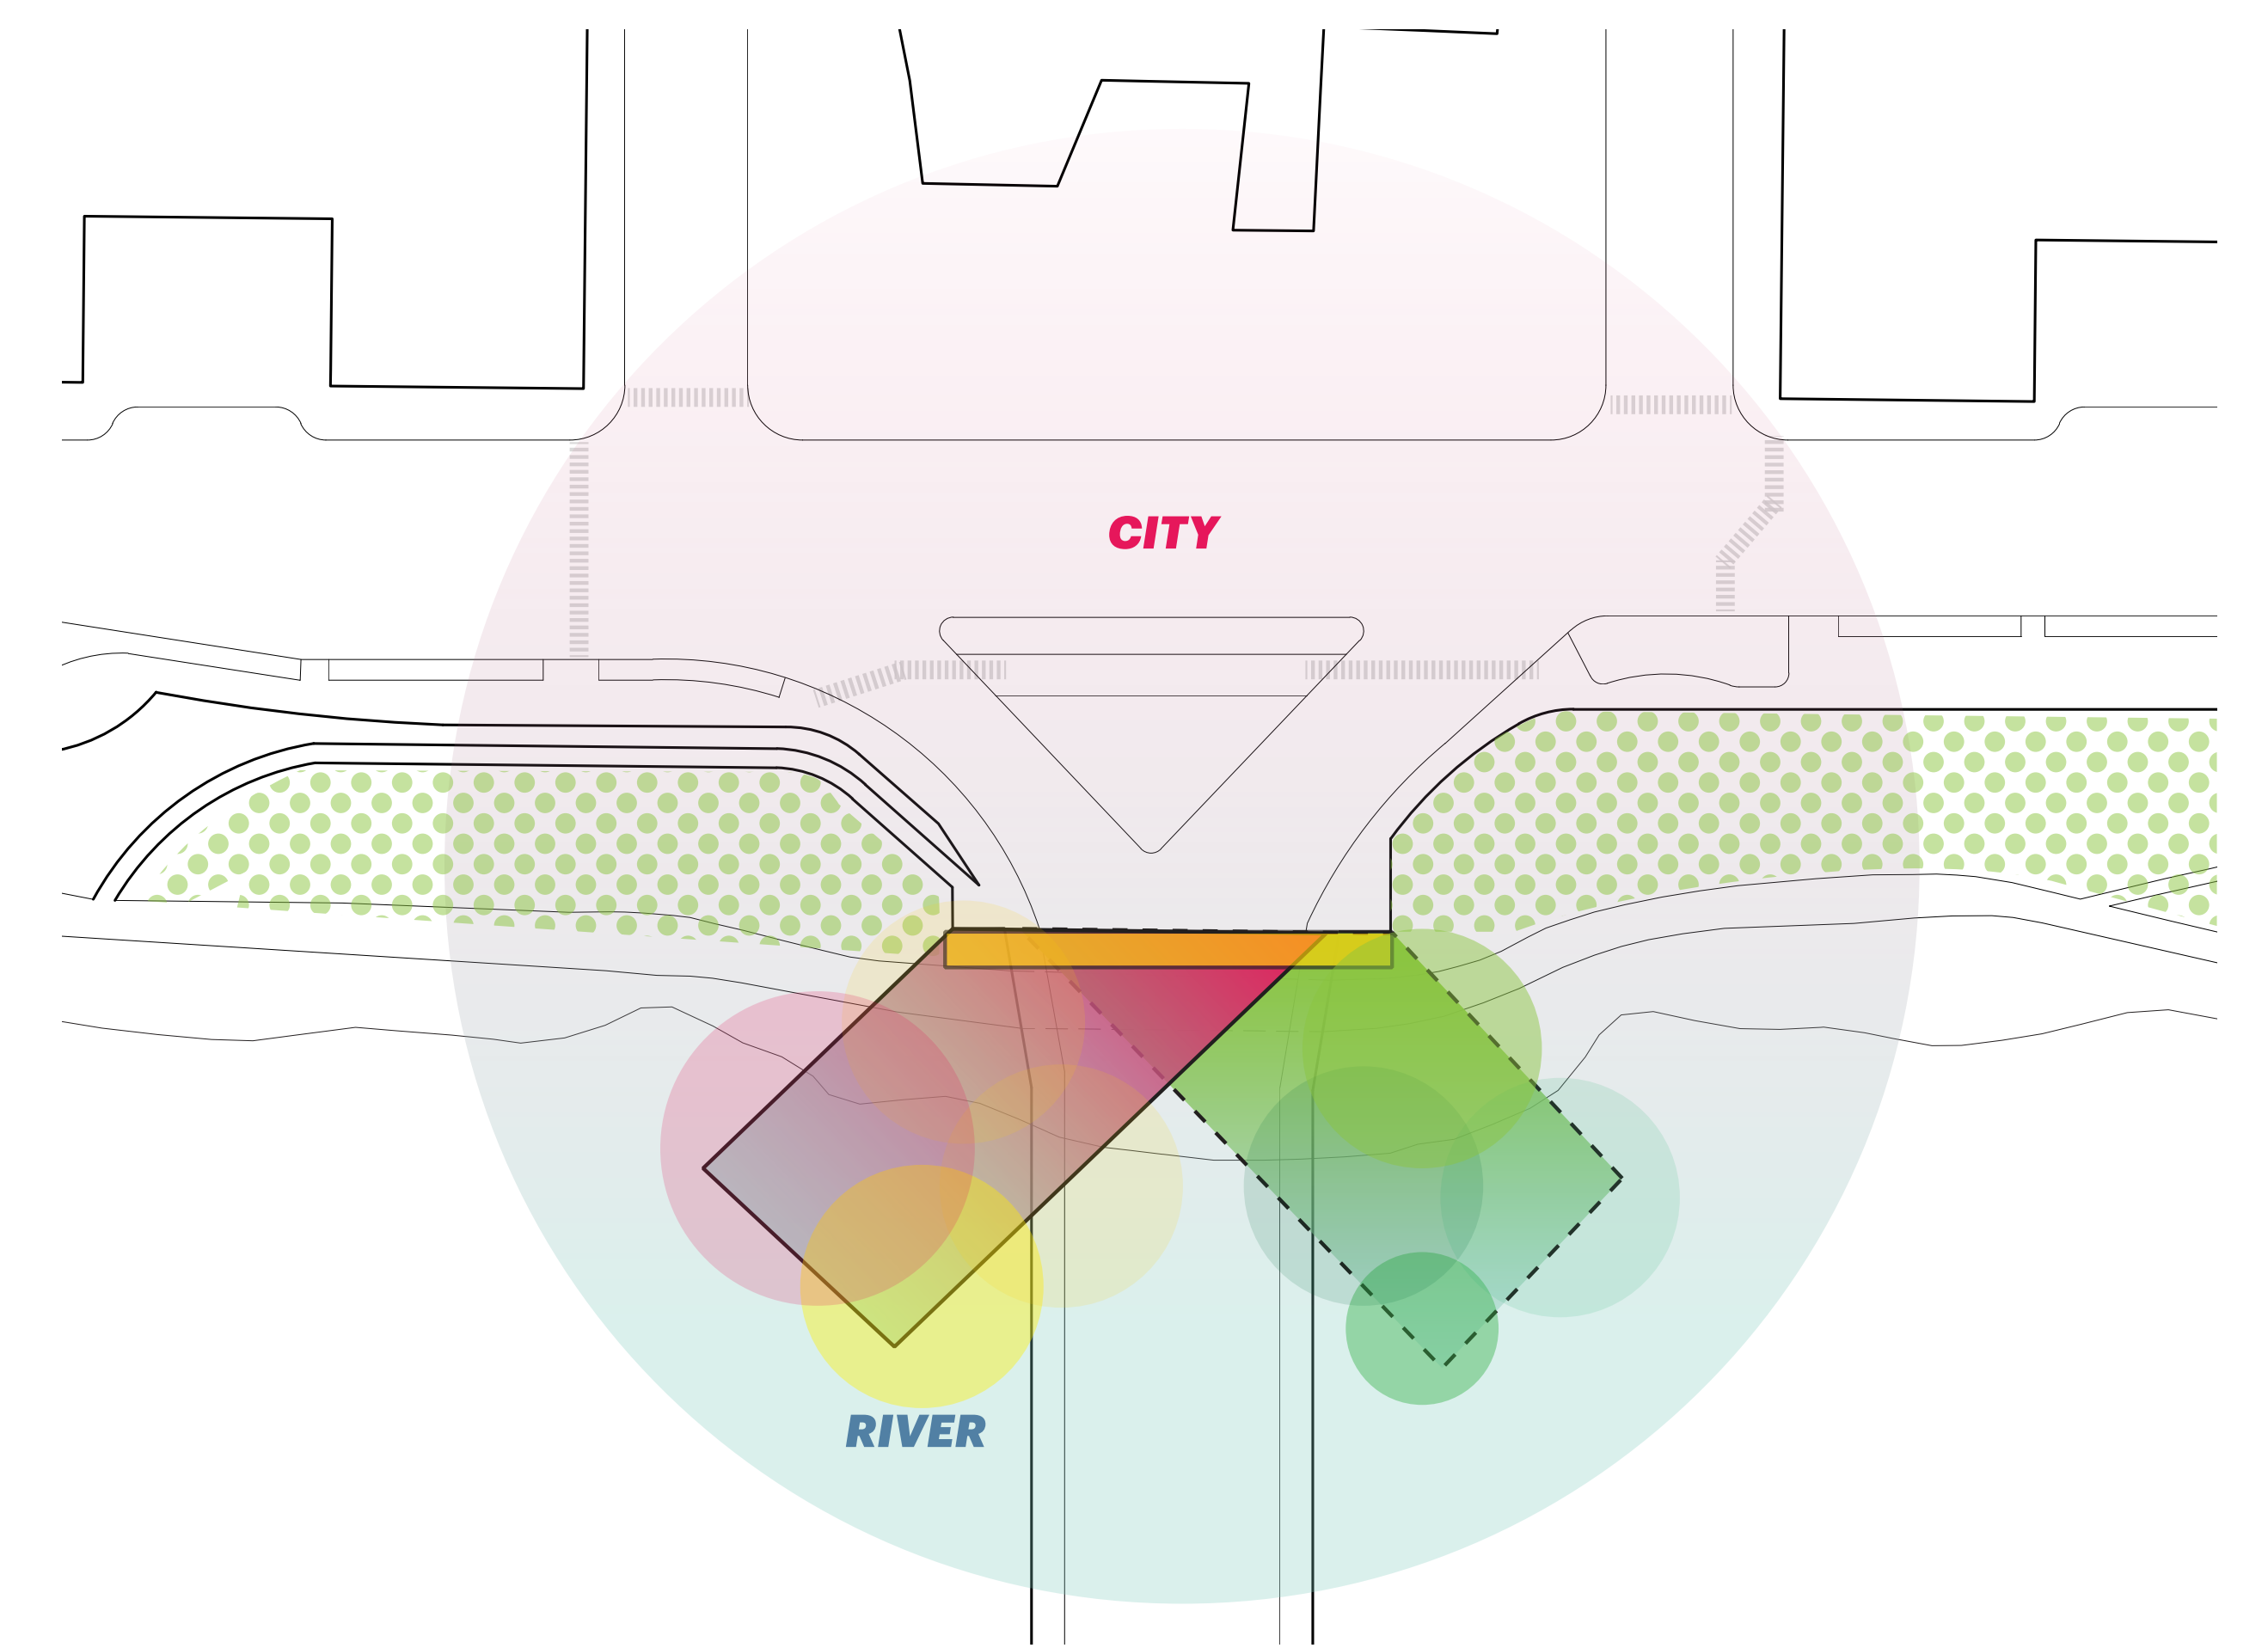

+

=

WOODLAND EXPANSION TRAIL EXPANSION WETLAND EXPANSION WEST THRESHOLD GARDENS DRY DOCK SWINGS BOULDERING WALL WET DOCK STEPPING ROCKS WETLANDS TRAIL EXPANSION EAST THRESHOLD GARDENS WETLAND EXPANSION WOODLAND EXPANSION

ACCESS
SANCTUARY AT THE LAKE

ECOLOGY
FLOATING WETLANDS

ATTRACTION
DRY & WET DOCK

DOCK: SITE PLAN

Drake Bridge Commons: Public Outreach Event - April 27, 2019

DOCK: ENTERING THE SANCTUARY

DOCK: WITHIN THE WET DOCK

Drake Bridge Commons: Public Outreach Event - April 27, 2019

FLOATING WETLANDS

WETLAND CELLS

SHORELINE HABITAT

RIPARIAN BOARDWALK

ENVIRONMENTAL EDUCATION

INTERPRETIVE SIGNAGE

DOCK: SEEING THE CITY

DOCK: A NIGHT AT THE DOCK

DOCK: A DAY AT THE DOCK

Drake Bridge Commons: Public Outreach Event - April 27, 2019

BOULDERING WALL

WEST CAVE OVERHANG

CLIMBABLE FORM-MAKING

KIDS PLAY COMPONENTS

INTERACTIVE PLAYGROUND