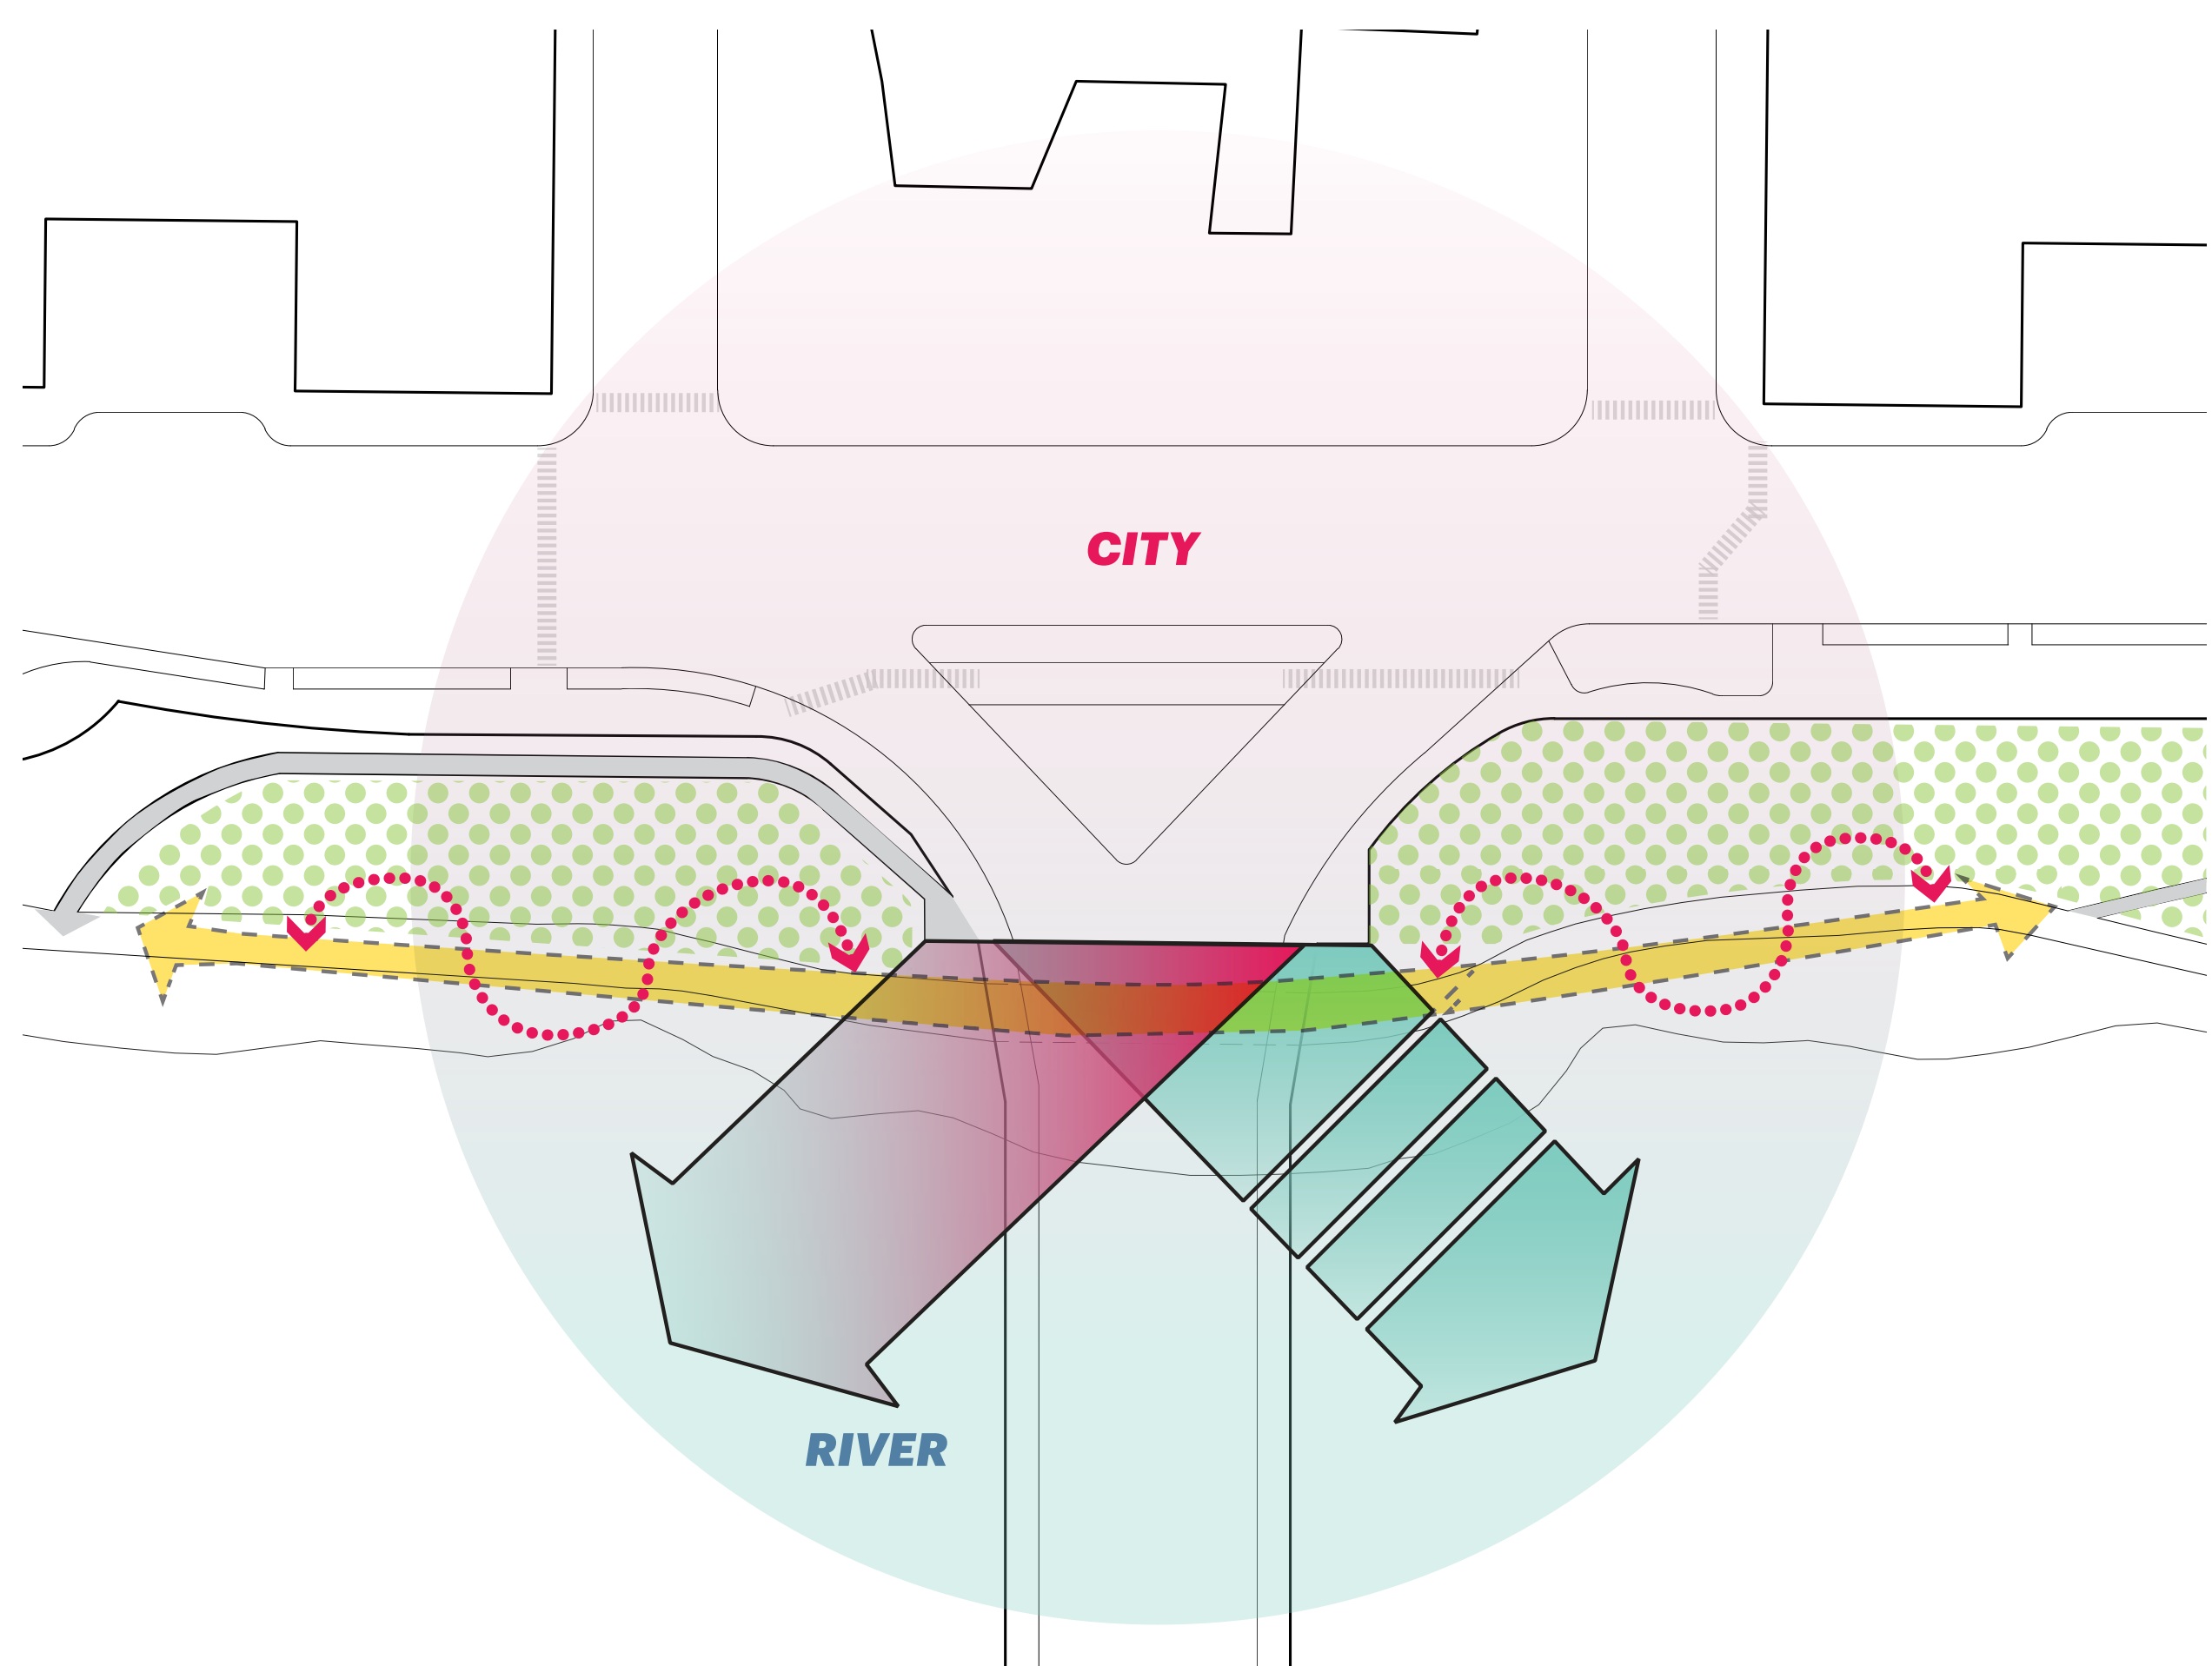

+

=

WOODLAND EXPANSION TRAIL EXPANSION WETLAND EXPANSION WEST THRESHOLD GARDENS DRY DOCK SWINGS BOULDERING WALL WET DOCK STEPPING ROCKS WETLANDS TRAIL EXPANSION EAST THRESHOLD GARDENS WETLAND EXPANSION WOODLAND EXPANSION

ACCESS
SANCTUARY AT THE LAKE

ECOLOGY
FLOATING WETLANDS

ATTRACTION
DRY & WET DOCK

DOCK: SITE PLAN

Drake Bridge Commons: Public Outreach Event - April 27, 2019

DOCK: ENTERING THE SANCTUARY

DOCK: WITHIN THE WET DOCK

Drake Bridge Commons: Public Outreach Event - April 27, 2019

FLOATING WETLANDS

WETLAND CELLS

SHORELINE HABITAT

RIPARIAN BOARDWALK

ENVIRONMENTAL EDUCATION

INTERPRETIVE SIGNAGE

DOCK: SEEING THE CITY

DOCK: A NIGHT AT THE DOCK

DOCK: A DAY AT THE DOCK

Drake Bridge Commons: Public Outreach Event - April 27, 2019

BOULDERING WALL

WEST CAVE OVERHANG

CLIMBABLE FORM-MAKING

KIDS PLAY COMPONENTS

INTERACTIVE PLAYGROUND