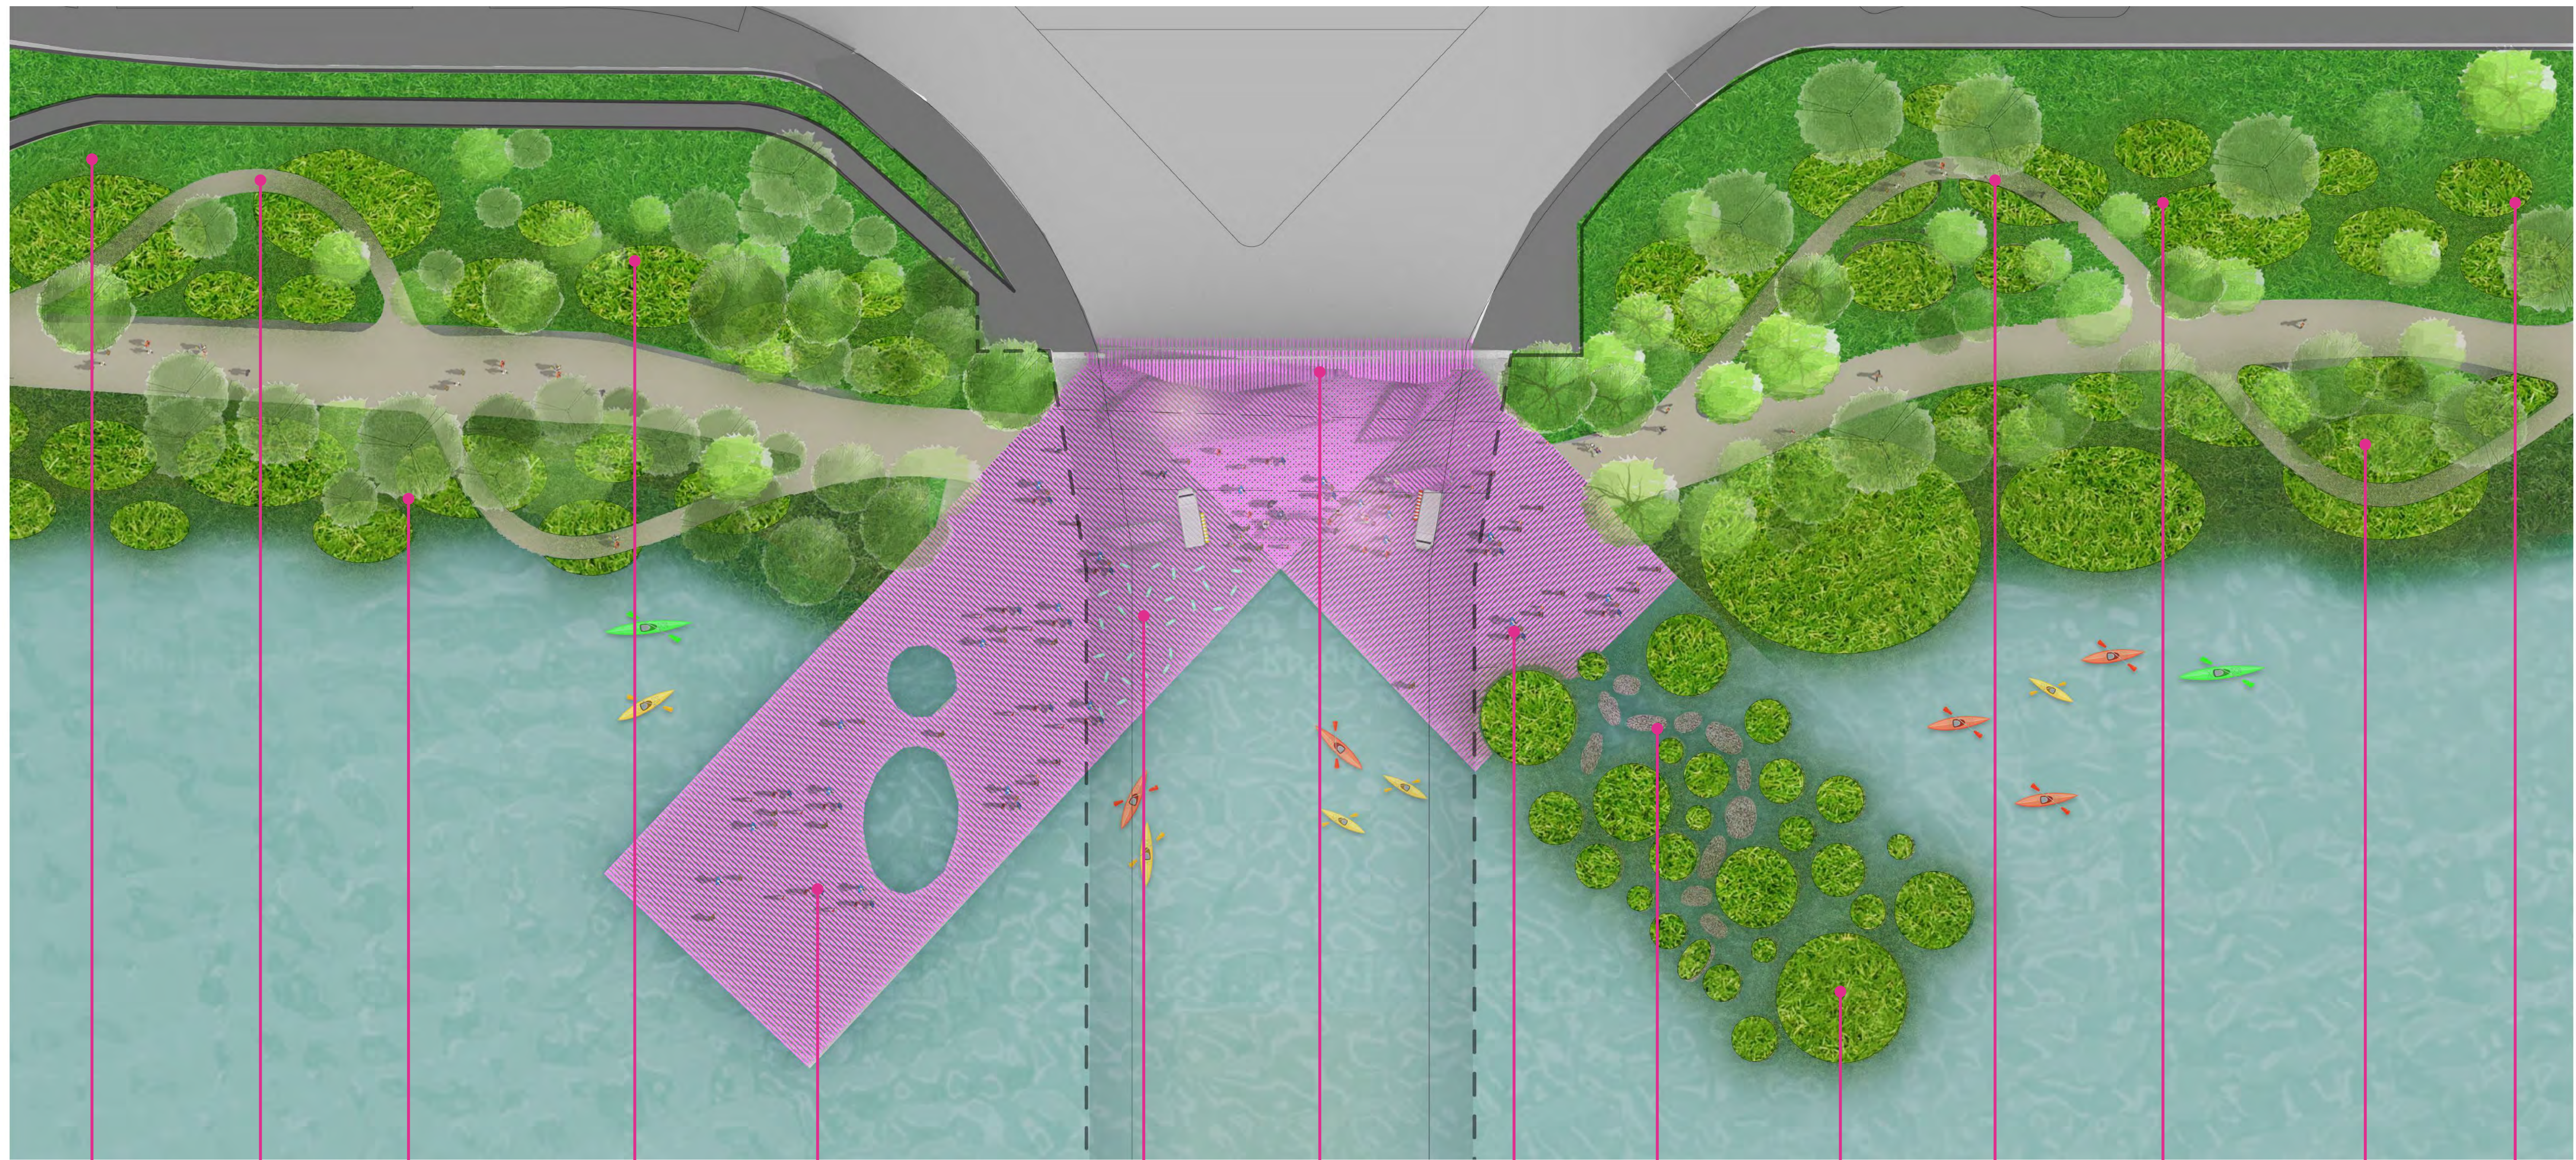

+

=

WOODLAND EXPANSION TRAIL EXPANSION WETLAND EXPANSION WEST THRESHOLD GARDENS DRY DOCK SWINGS BOULDERING WALL WET DOCK STEPPING ROCKS WETLANDS TRAIL EXPANSION EAST THRESHOLD GARDENS WETLAND EXPANSION WOODLAND EXPANSION