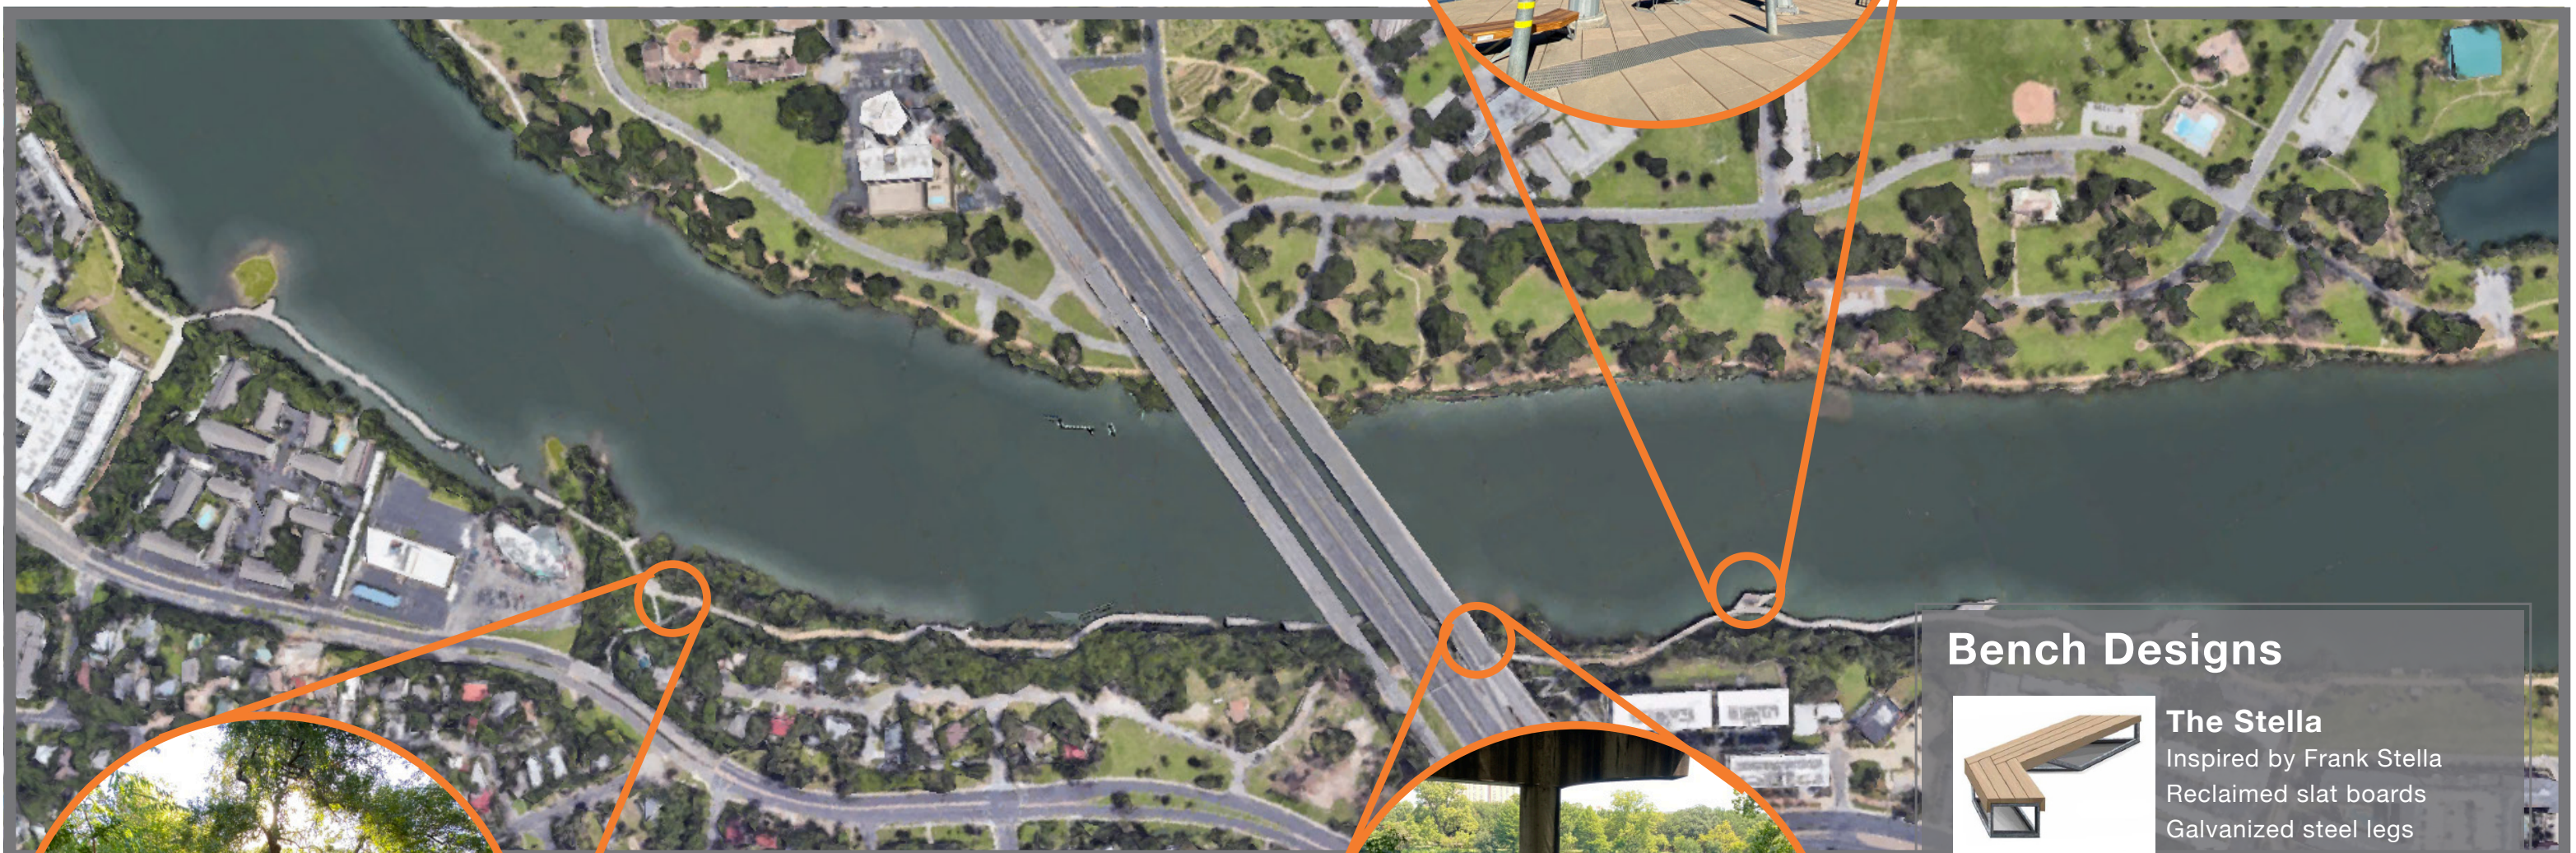

Available Boardwalk Bench Locations

The Trail Foundation recently installed 10 new Boardwalk Benches sourced from reclaimed Bald Cypress trees from the Wimberly Flood of 2015. There are only a few benches remaining for adoption and all are available for adoption immediately. Plaques are typically fabricated and placed within 3-4 weeks of adoption.

Adoption Rates

\$25,000 in Perpetuity

\$12,500 for 10 Years

Bench Designs

The Stella
Inspired by Frank Stella
Reclaimed slat boards
Galvanized steel legs

The Sol w/ Back
Inspired by Sol Lewitt
Reclaimed logs
Lumbar support back

The Sol w/ Bike Cuts
Inspired by Sol Lewitt
Reclaimed logs
Attached steel bike rack