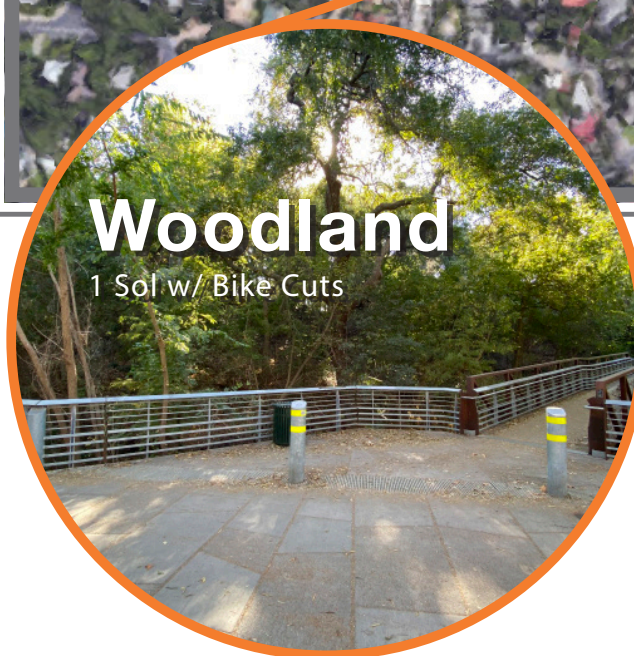

Available Boardwalk Bench Locations

The Trail Foundation recently installed 10 new Boardwalk Benches sourced from reclaimed Bald Cypress trees from the Wimberly Flood of 2015. There are only a few benches remaining for adoption and all are available for adoption immediately. Plaques are typically fabricated and placed within 3-4 weeks of adoption.

Adoption Rates

$25,000 in Perpetuity

$12,500 for 10 Years

Bench Designs

The Stella
Inspired by Frank Stella
Reclaimed slat boards
Galvanized steel legs

The Sol w/ Back
Inspired by Sol Lewitt
Reclaimed logs
Lumbar support back

The Sol w/ Bike Cuts
Inspired by Sol Lewitt
Reclaimed logs
Attached steel bike rack